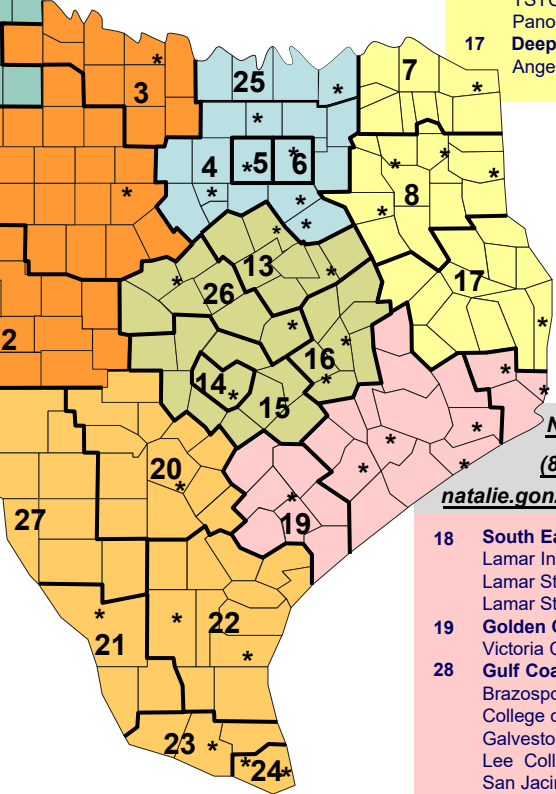

Employer Engagement and Community Outreach Regions

Maegan Franklin
(806) 315-1697
maegan.franklin@twc.texas.gov

- **1 Panhandle**
  Amarillo College
  Clarendon College
  Frank Phillips College
- **2 South Plains**
  South Plains College
- **10 Borderplex**
  El Paso Community College District
- **11 Permian Basin**
  Midland College
  Odessa College
  Howard College - Big Spring

Seth Green
(512) 590-9618
seth.green@twc.texas.gov

- **4 North Central TX**
  Collin College
  Weatherford College
  Navarro College
  TSTC-North Texas (Marlon Drakes)
- **5 Tarrant County**
  Tarrant County College
- **6 Greater Dallas**
  DCCD - District
  Brookhaven College
  Eastfield College
  El Centro College
  Mountain View College
  North Lake College
  Richland College
- **25 Texoma**
  Grayson College
  North Central Texas College

Prady Mahale
(512) 809-6791
prady.mahale@twc.texas.gov

- **7 North East TX**
  Northeast Texas CC
  Paris Jr. College
  Texarkana College
- **8 East Texas**
  Trinity Valley CC
  Kilgore College
  Tyler Junior College
  TSTC- Marshall
  Panola College
- **17 Deep East TX**
  Angelina College

Reba Bacon
(512) 590-0236
reba.bacon@twc.texas.gov

- **3 North Texas**
  Vernon College
- **9 West Central TX**
  Cisco Junior College
  Ranger College
  TSTC-West TX
  Western TX College
- **12 Concho Valley**
  Howard College – San Angelo

Natalie Gonzalez
(832) 707-6122
natalie.gonzalez@twc.texas.gov

- **18 South East TX**
  Lamar Institute of Tech.
  Lamar St College-Orange
  Lamar St College-Port Arthur
- **19 Golden Crescent**
  Victoria College
- **28 Gulf Coast**
  Brazosport College
  College of the Mainland
  Galveston College
  Lee College
  San Jacinto College District
  Alvin Community College
  Wharton County Jr. College
  Houston CC System
  Lone Star College System
  TSTC-Fort Bend (Marlon Drakes)

Sonia Valdez
(956) 270-2278
sonia.valdez@twc.texas.gov

- **20 Alamo**
  Alamo Colleges
- **21 South Texas**
  Laredo Community College
- **22 Coastal Bend**
  Coastal Bend College
  Del Mar College
- **23 Lower Rio Grande**
  South Texas College
- **24 Cameron County**
  Texas Southmost College
  TSTC-Harlingen
- **27 Middle Rio Grande**
  Southwest TX Junior College

Prady Mahale
(512) 809-6791
prady.mahale@twc.texas.gov

- **13 Heart of TX**
  Hill College
  McLennan Community College
  TSTC-Waco
- **14 Capital Area**
  Austin Community College
- **15 Rural Capital Area**
  TSTC-Williamson County
- **16 Brazos Valley**
  Blinn College
  Texas A&M Engineering
  Extension Service (TEEX)
- **26 Central TX**
  Central Texas College
  Temple College

Michelle Rueda
Program Specialist
(512) 592-9617
michelle.rueda@twc.texas.gov

Ava Volpe
Administrative Assistant
(512) 936-6126
ava.volpe@twc.texas.gov

Kristie Caviness
Employer Engagement and
Community Outreach Manager
(512) 417-9272
kristie.caviness@twc.texas.gov

Robert D. Andrade
HDJT/TIP
(512) 516-0815
robert.andrade@twc.texas.gov

Skills Contact Information
(877) 463-1777 • **skills@twc.texas.gov**

Numbers = Workforce Board Areas
* = Colleges